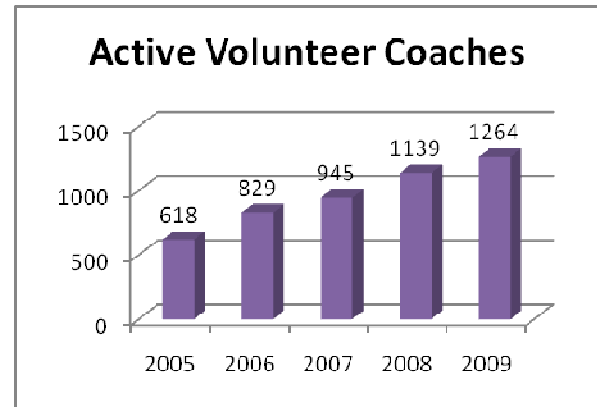

This has enabled golf clubs and facilities across Scotland to offer a structured, progressive coaching programme to young golfers.