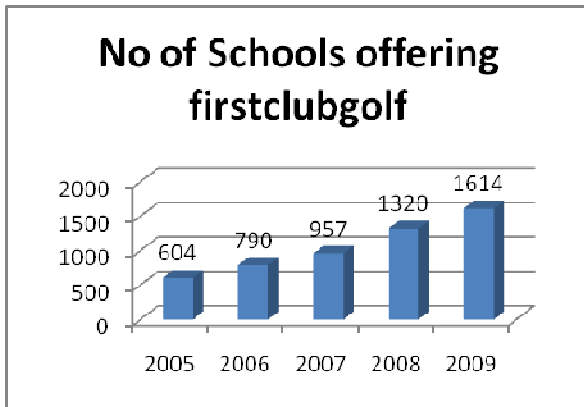

Building on a pilot Disability golf club (already established), we plan to identify other centres that can offer coaching and appropriate pathways to some disability groups.

Encouraged by recent successes at improving access to golf in urban areas, we will continue to focus on growth in Scotland's major cities, and on developing opportunities for children from all social backgrounds to play golf.

Recent Growth

All Scottish local authorities offered firstclubgolf in 2009. The introductory game was delivered in 1612 of Scotland's 2161 primary schools (plus two independent schools).

More than 70% of Scotland's P5 children received an introduction to golf in school this year.