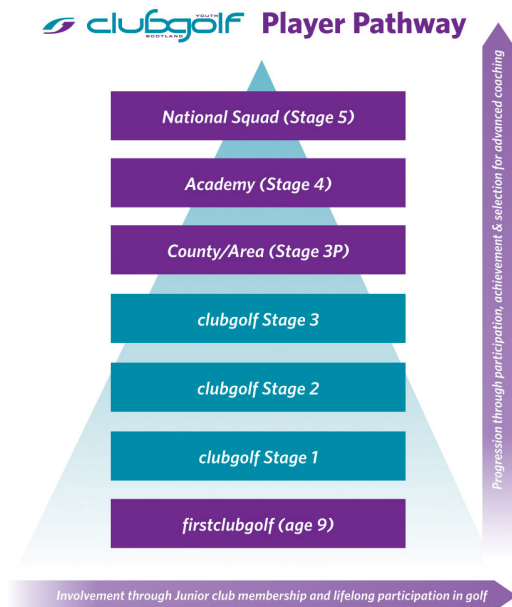

clubgolf –Project Status Report, November 2009

“By 2009, we will have created the opportunity for every child in Scotland to have an introduction to the game of golf by the time they are nine years old.”

(Scottish Executive, 2001)

Background

The clubgolf vision is part of Scotland's commitment to Golf which underpinned the successful bid to host the Ryder Cup in 2014.

A partnership between the SGU, SLGA, PGA, Golf Foundation and **sportscotland**, clubgolf makes use of existing structures in Education and Golf to make the game accessible to all.

Structured Coaching Programme

clubgolf offers structured coaching programmes delivered by appropriately qualified and licensed coaches. It links with a player development pathway starting at entry level.

A substantial base of volunteer coaches (PGA trained) is required to deliver the early stages of the programme to large numbers of participants.

As children progress they will be coached by PGA Professionals in later stages.

clubgolf's manuals are fully endorsed by the PGA and are supplied to all coaches in a user-friendly CD-ROM format.

By recruiting club members as volunteer coaches, clubgolf seeks to offer participating children a welcome into golf clubs, whilst retaining a focus on safety and fun during their introduction to golf.

Club and Programme Development

clubgolf programmes ran at 273 locations during 2009. We aim to grow the number of clubgolf centres further, at the same time working with participating clubs to develop and improve their established programmes.

We focused our work on some key development areas in 2009:

- clubgolf in Scotland's cities
- Coach mentoring & coach development
- More children participating in Stages 2 & 3
- More engagement with PGA professionals

Key Targets for 2010

We are now aiming at these targets as we progress towards the strategic clubgolf goals:

In 2010 we expect to have:

- 41,000 new children introduced to golf by playing *firstclubgolf* in P5
- 12,000 children in club coaching programmes including 3,000 girls
- 350 new volunteer coaches trained, and an active volunteer workforce of 1,400
- 100 PGA professionals working with clubgolf
- 300 venues delivering clubgolf coaching
- A new Strategy (2010-2014) in place

Current Projects and Priorities

Where clubgolf is well developed we work with Area associations to maximise opportunities for talented young golfers to progress. Over the next 2 to 3 years we expect to engage with other SGU Areas and SLGA Counties.

Building on a pilot Disability golf club (already established), we plan to identify other centres that can offer coaching and appropriate pathways to some disability groups.

Encouraged by recent successes at improving access to golf in urban areas, we will continue to focus on growth in Scotland's major cities, and on developing opportunities for children from all social backgrounds to play golf.

We continue to reinvest in our volunteer coach network, and offer various opportunities aimed at coach retention and development.

Visit www.clubgolfsotland.com for more details.