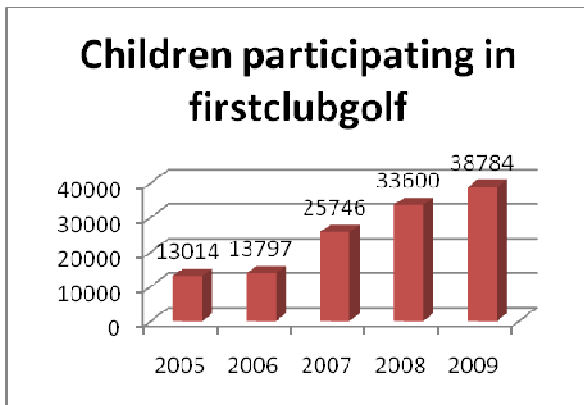

Building on a pilot Disability golf club (already established), we plan to identify other centres that can offer coaching and appropriate pathways to some disability groups.

Encouraged by recent successes at improving access to golf in urban areas, we will continue to focus on growth in Scotland's major cities, and on developing opportunities for children from all social backgrounds to play golf.

Recent Growth

All Scottish local authorities offered firstclubgolf in 2009. The introductory game was delivered in 1612 of Scotland's 2161 primary schools (plus two independent schools).

More than 70% of Scotland's P5 children received an introduction to golf in school this year.

The number of golf clubs and facilities offering clubgolf coaching programmes continues to grow well beyond the original target of 200.

Note: from 2007 only centres that actually delivered coaching are counted (earlier totals include all centres reported as 'signed-up' to clubgolf).