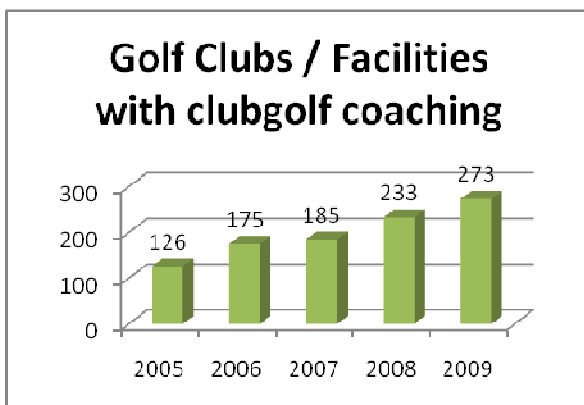

Recent Growth

All Scottish local authorities offered firstclubgolf in 2009. The introductory game was delivered in 1612 of Scotland's 2161 primary schools (plus two independent schools).

More than 70% of Scotland's P5 children received an introduction to golf in school this year.

The number of golf clubs and facilities offering clubgolf coaching programmes continues to grow well beyond the original target of 200.

Note: from 2007 only centres that actually delivered coaching are counted (earlier totals include all centres reported as 'signed-up' to clubgolf).