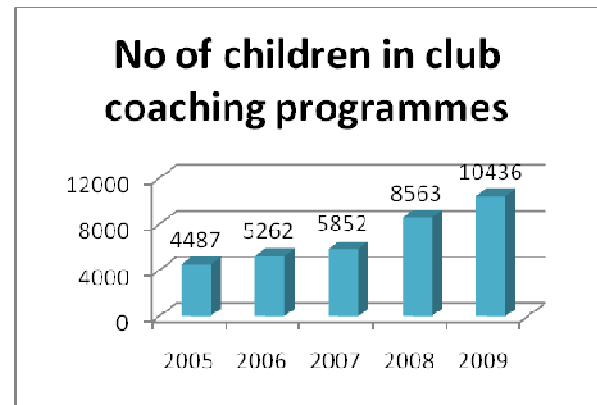

Recent Growth

All Scottish local authorities offered firstclubgolf in 2009. The introductory game was delivered in 1612 of Scotland's 2161 primary schools (plus two independent schools).

More than 70% of Scotland's P5 children received an introduction to golf in school this year.

The number of golf clubs and facilities offering clubgolf coaching programmes continues to grow well beyond the original target of 200.

Note: from 2007 only centres that actually delivered coaching are counted (earlier totals include all centres reported as 'signed-up' to clubgolf).

Working closely with the PGA we have built a substantial workforce of active volunteer coaches, qualified at Level 1 or higher and licensed to coach.

This has enabled golf clubs and facilities across Scotland to offer a structured, progressive coaching programme to young golfers.